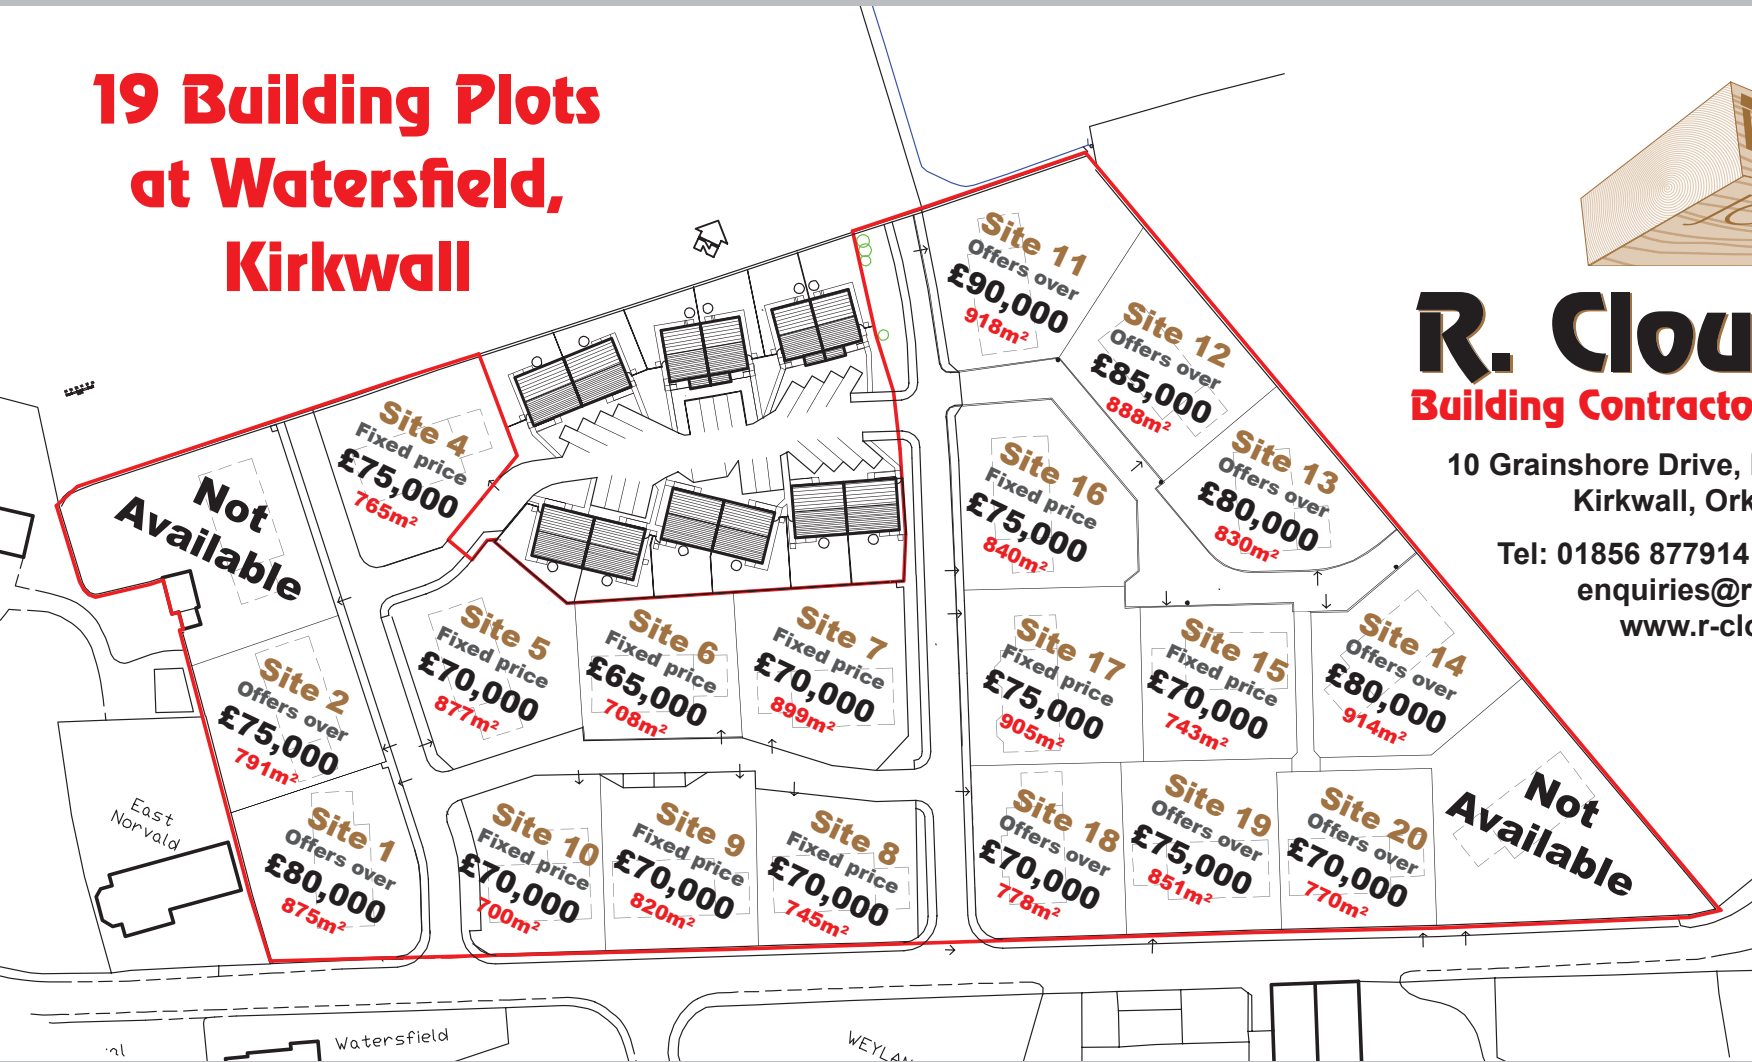

19 Building Plots at Watersfield, Kirkwall

R. Clouston Ltd

Building Contractor & Joinery Specialist

10 Grainshore Drive, Hatston Industrial Estate
Kirkwall, Orkney, KW15 1GG

Tel: 01856 877914 Fax: 01856 877014
enquiries@r-clouston.co.uk
www.r-clouston.co.uk